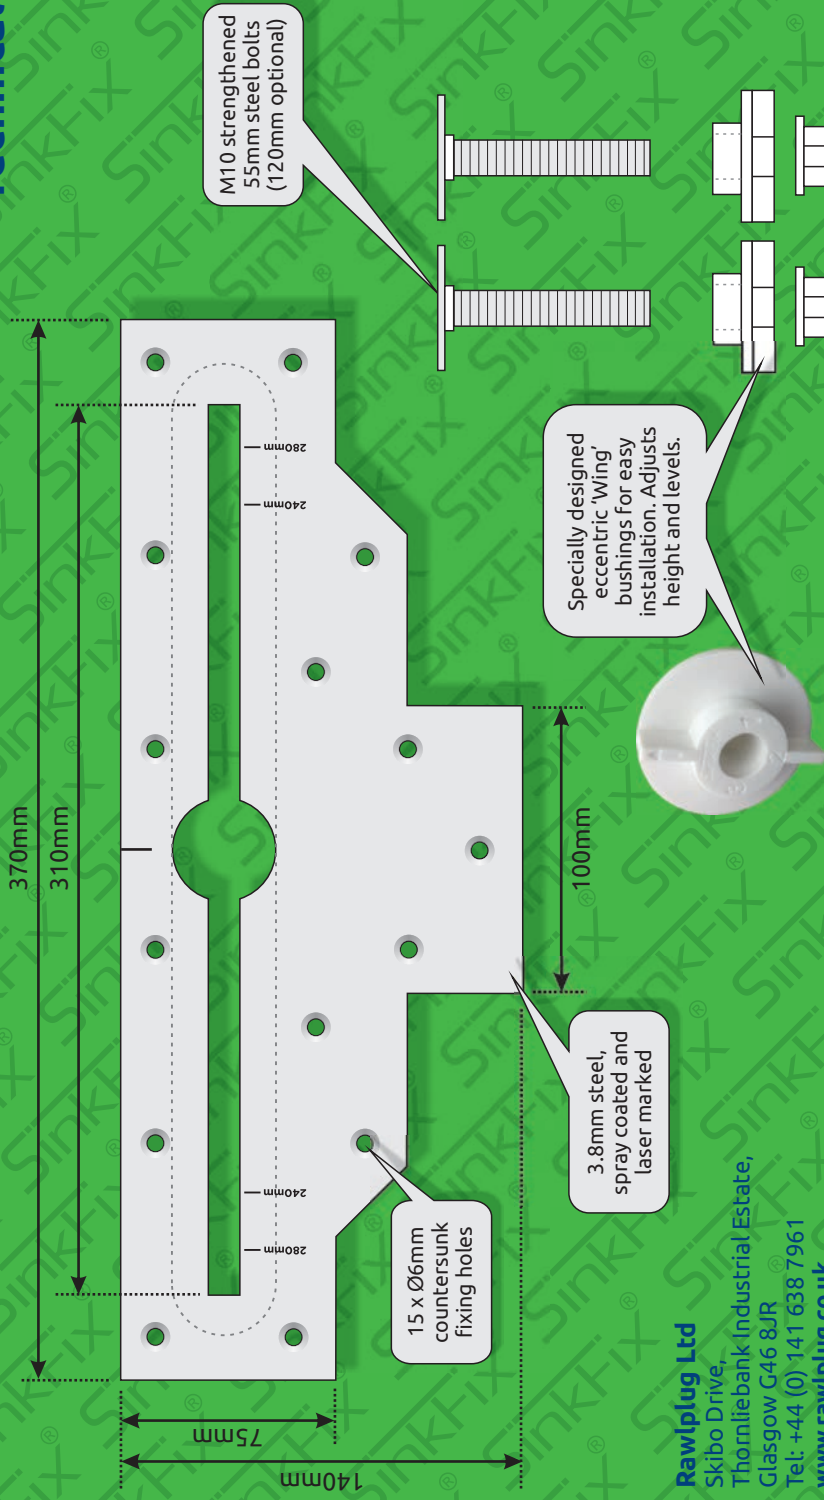

Technical

Rawlplug Ltd

Skibo Drive,
Thornliebank Industrial Estate,
Glasgow G46 8JR
Tel: +44 (0) 141 638 7961
www.rawlplug.co.uk