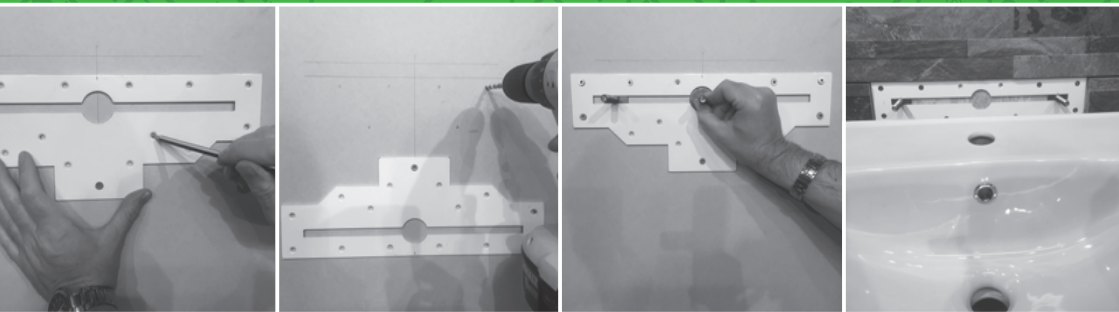

SinkFix[®]

by RAWLPLUG[®]

R-SFX-M10-300

- M10 fixing bolts adjust up to 300mm apart to align with the majority of wash basin fixing hole distances
- Large enough to spread the Load, small enough to be covered by even the slimmest of wash basin designs
- Vertical & horizontal levels can be fine tuned as can side to side positioning
- Excellent for plasterboard/stud walls or where the wall is of poor quality
- 15 x Ø6mm countersunk holes allow fixing choices
- Easily readjustable for future basin replacement